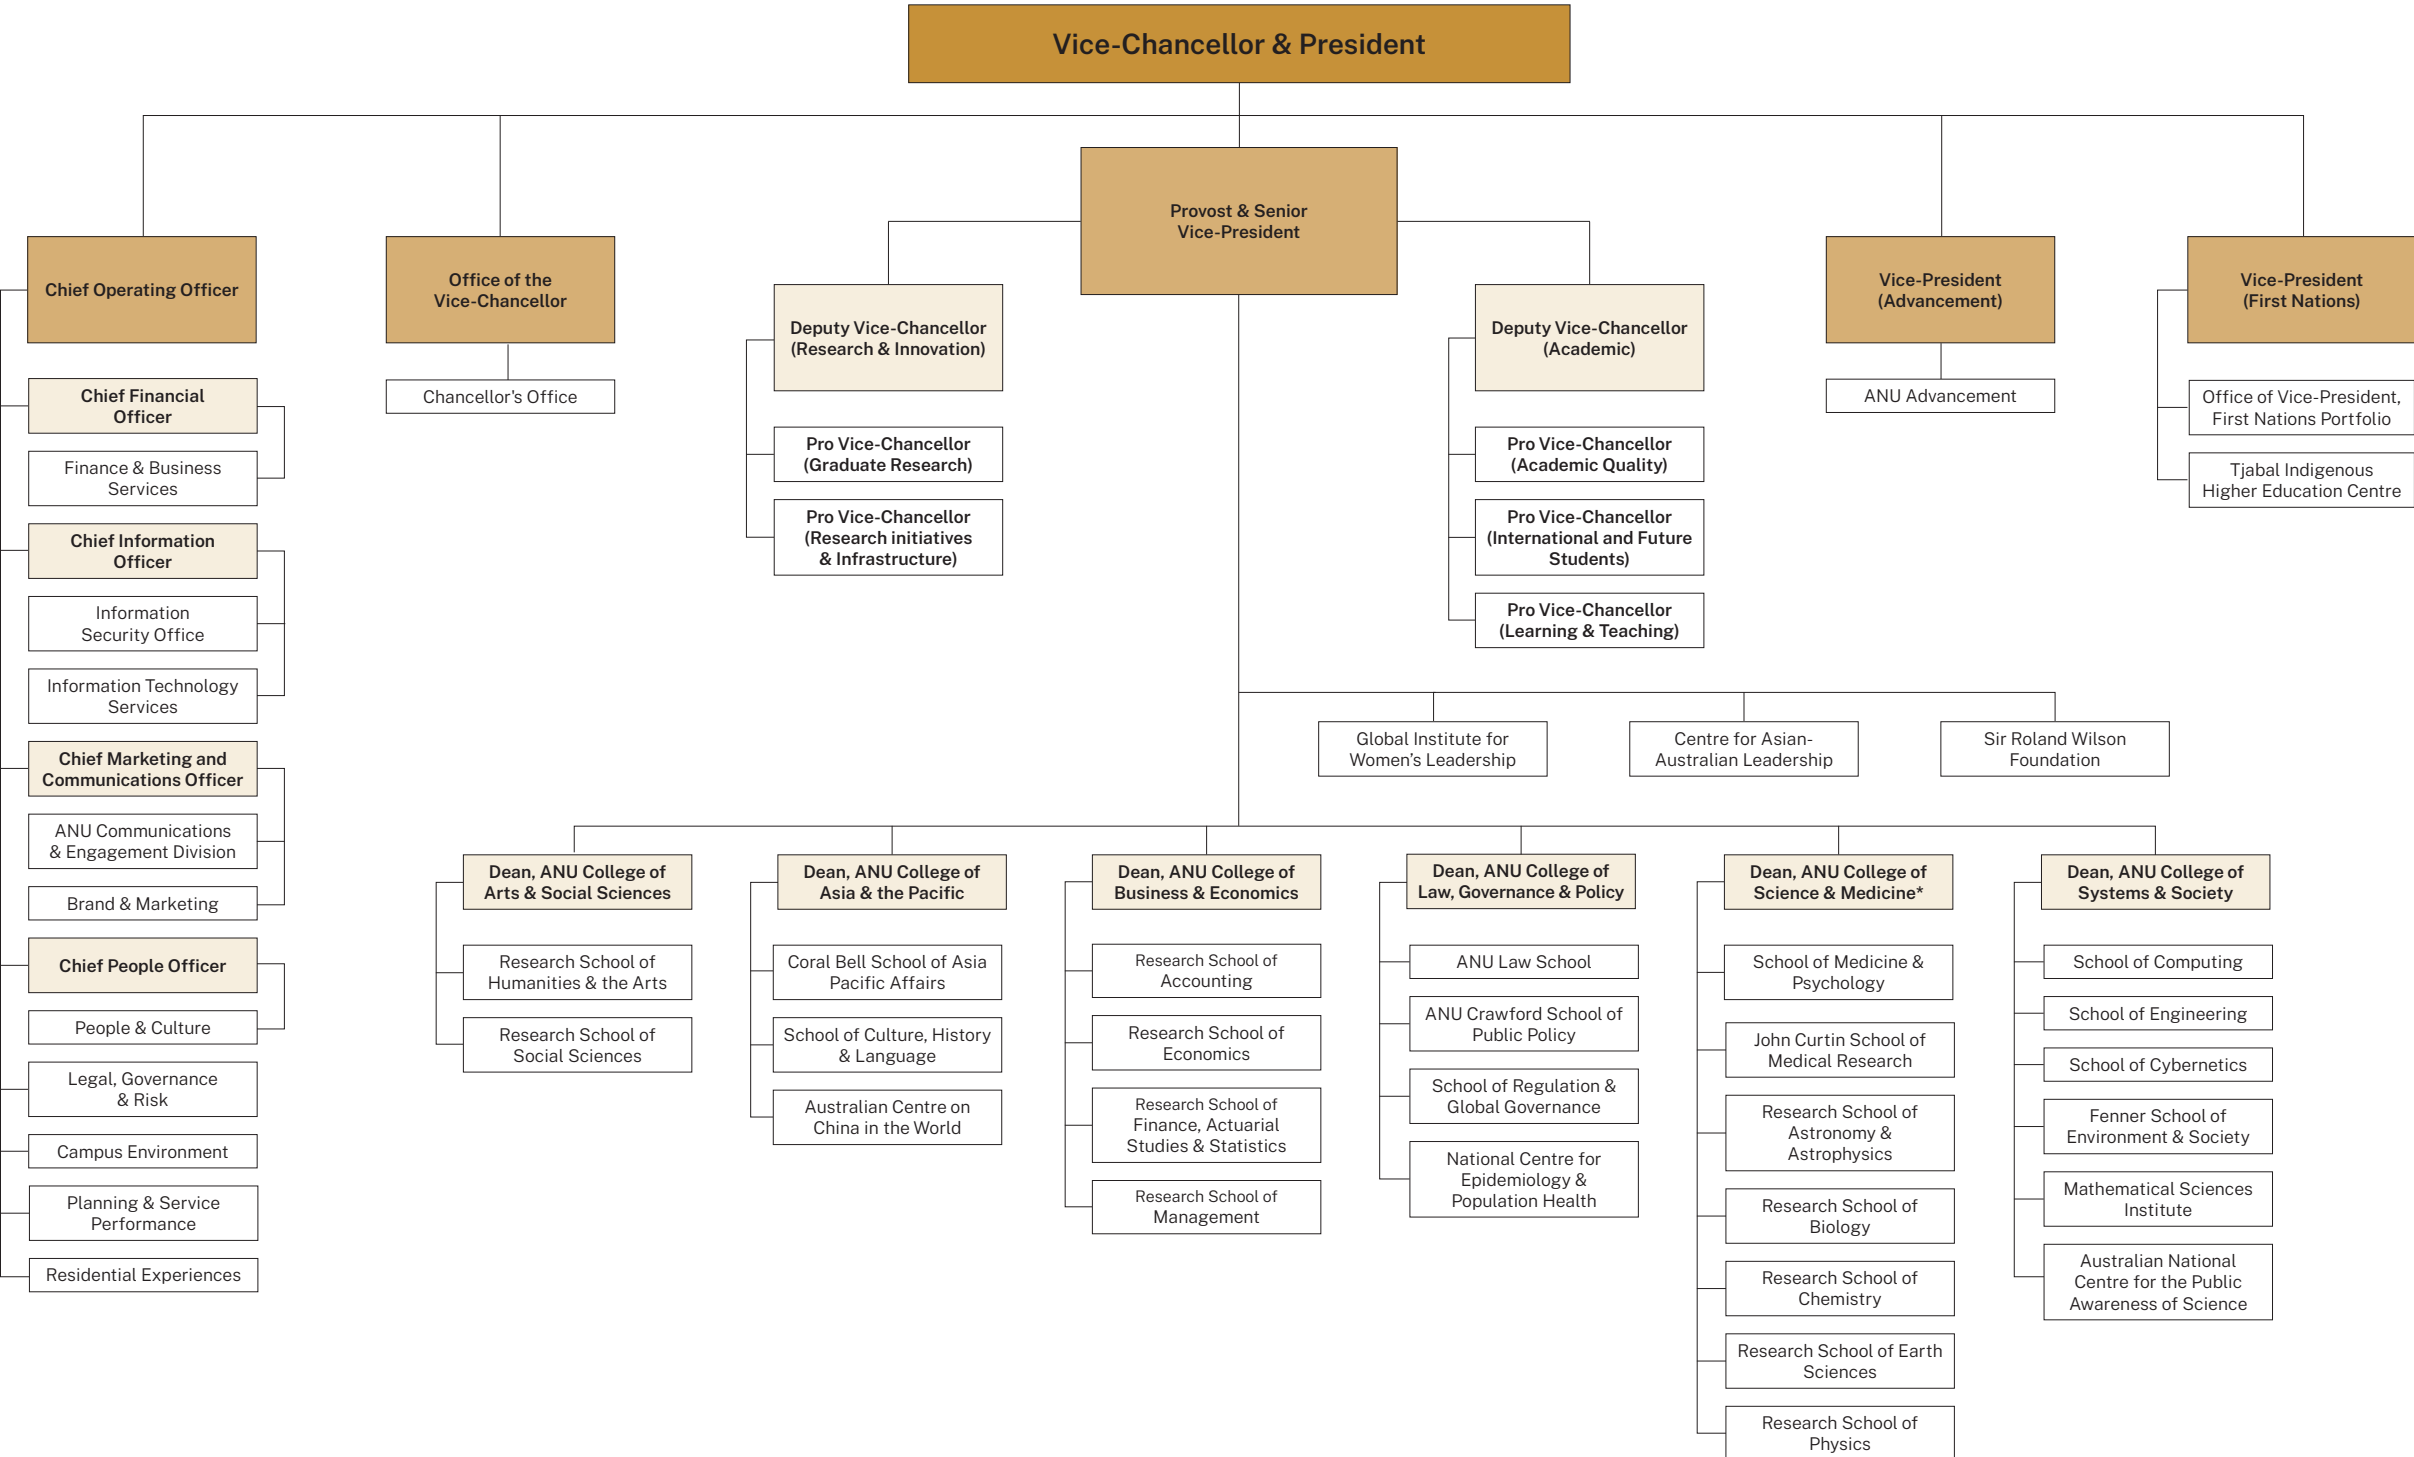

ANU Executive

Organisational Structure

January 2025

* Effective from 17 February 2025